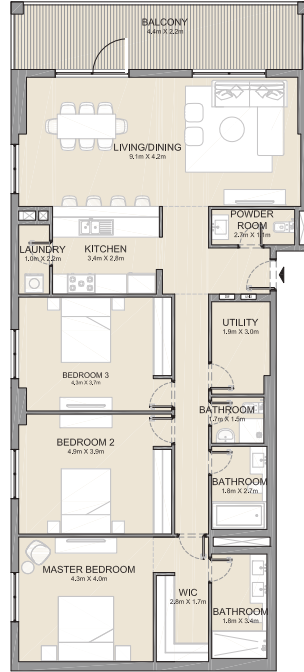

PORT DE LA MER
La Côte

3 BEDROOM APARTMENT TYPE 1
BUILDING 4 - LEVEL 2, 3 & 4

UNIT NO.		SUITE AREA		BALCONY AREA		TOTAL AREA	
		SQM	SQFT	SQM	SQFT	SQM	SQFT
201	301	165.87	1785	21.56	232	187.42	2017
202	302	165.45	1781	21.55	232	187.01	2013
401		165.87	1785	21.55	232	187.42	2017
402		165.45	1781	21.56	232	187.01	2013