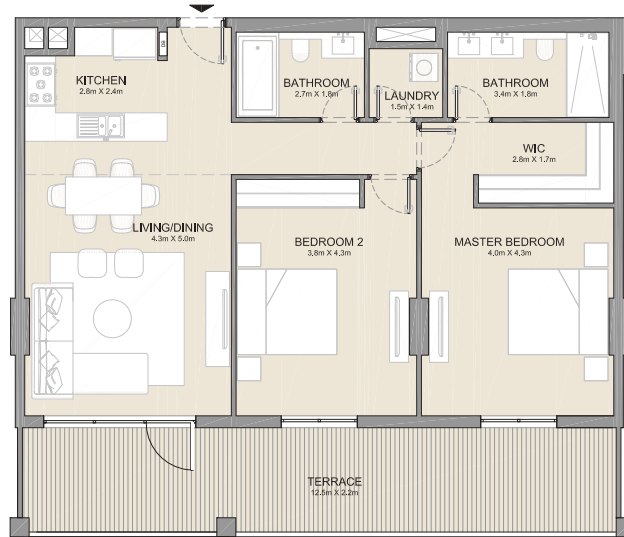

PORT DE LA MER
La Côte

2 BEDROOM
BUILDING 4

APARTMENT TYPE 5A
- LEVEL 1

UNIT NO.	SUITE AREA		BALCONY AREA		TOTAL AREA	
	SQM	SQFT	SQM	SQFT	SQM	SQFT
104	104.50	1125	29.86	321	134.36	1446