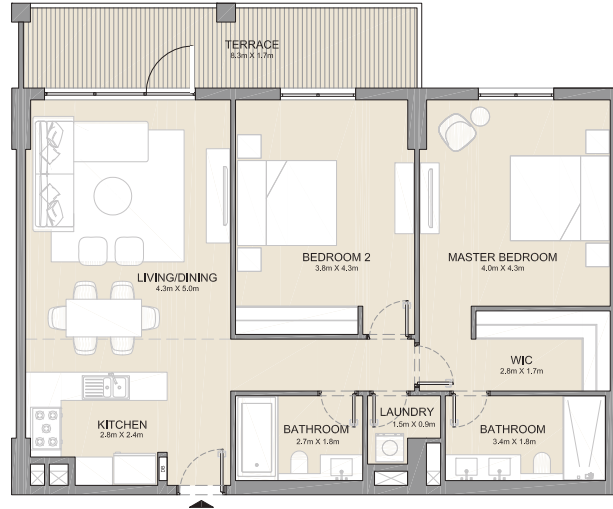

PORT DE LA MER
La Côte

1 BEDROOM APARTMENT TYPE 8
BUILDING 4 - LEVEL 5

UNIT NO.	SUITE AREA		BALCONY AREA		TOTAL AREA	
	SQM	SQFT	SQM	SQFT	SQM	SQFT
504	68.81	741	10.55	114	79.36	854

PORT DE LA MER
La Côte

2 BEDROOM APARTMENT TYPE 1A
BUILDING 4 - LEVEL 1

UNIT NO.	SUITE AREA		BALCONY AREA		TOTAL AREA	
	SQM	SQFT	SQM	SQFT	SQM	SQFT
113	104.07	1120	15.84	171	119.91	1291
114	104.37	1123	15.84	171	120.22	1294

PORT DE LA MER
La Côte

2 BEDROOM APARTMENT TYPE 1
BUILDING 4 - LEVEL 2, 3, 4 & 5