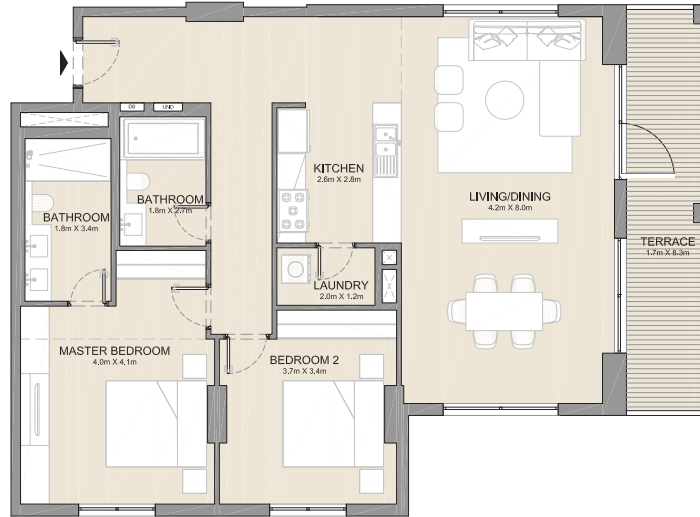

PORT DE LA MER
La Côte

2 BEDROOM APARTMENT TYPE 7A
BUILDING 4 - LEVEL 1

UNIT NO.	SUITE AREA		BALCONY AREA		TOTAL AREA	
	SQM	SQFT	SQM	SQFT	SQM	SQFT
102	117.82	1268	15.89	171	133.71	1439