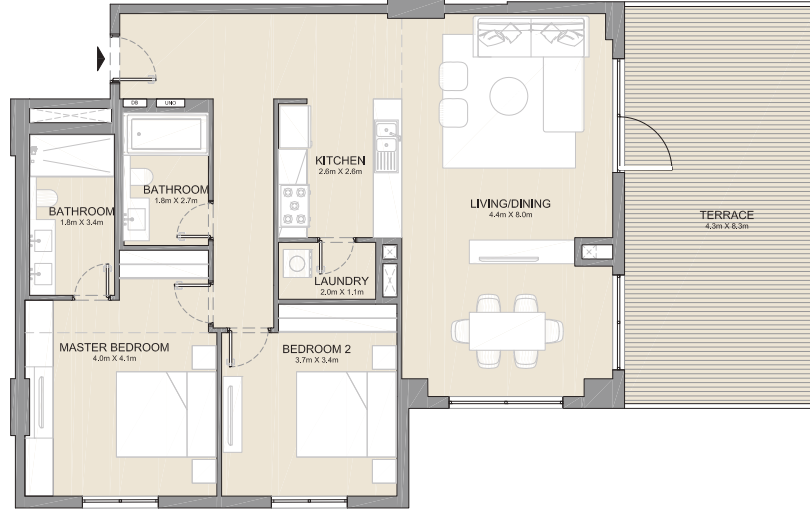

PORT DE LA MER
La Côte

2 BEDROOM APARTMENT TYPE 10
BUILDING 4 - LEVEL 5

UNIT NO.	SUITE AREA		BALCONY AREA		TOTAL AREA	
	SQM	SQFT	SQM	SQFT	SQM	SQFT
503	115.94	1248	35.81	385	151.75	1633