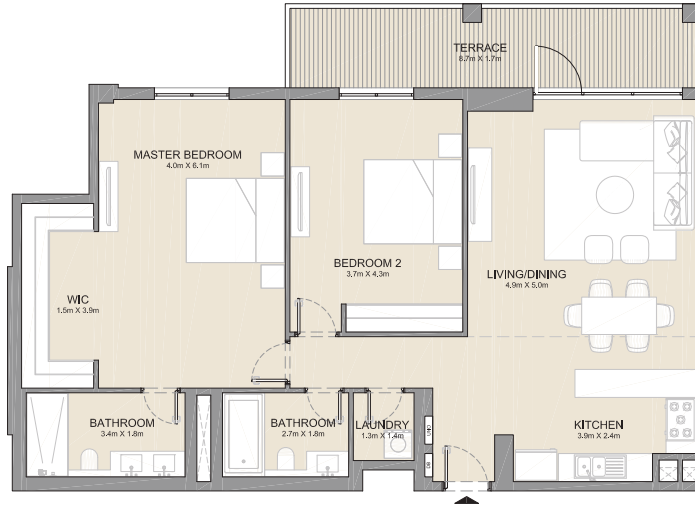

PORT DE LA MER
La Côte

2 BEDROOM APARTMENT TYPE 2A
BUILDING 4 - LEVEL 1

UNIT NO.	SUITE AREA		BALCONY AREA		TOTAL AREA	
	SQM	SQFT	SQM	SQFT	SQM	SQFT
112	117.33	1263	16.50	178	133.83	1441