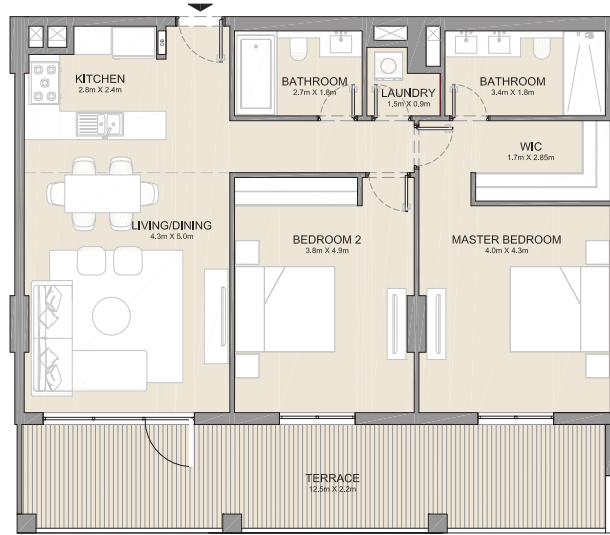

PORT DE LA MER
La Côte

2 BEDROOM APARTMENT TYPE 6A
BUILDING 4 - LEVEL 1

UNIT NO.	SUITE AREA		BALCONY AREA		TOTAL AREA	
	SQM	SQFT	SQM	SQFT	SQM	SQFT
103	104.04	1120	29.86	321	133.90	1441