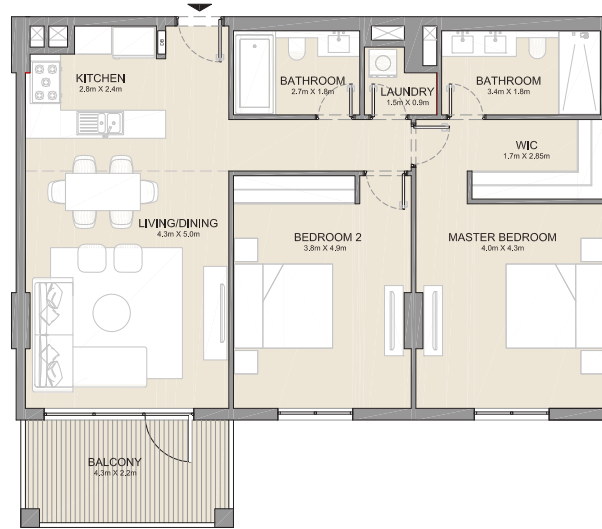

PORT DE LA MER
La Côte

2 BEDROOM APARTMENT TYPE 9
BUILDING 4 - LEVEL 4

UNIT NO.	SUITE AREA		BALCONY AREA		TOTAL AREA	
	SQM	SQFT	SQM	SQFT	SQM	SQFT
405	104.07	1120	10.55	114	114.62	1234