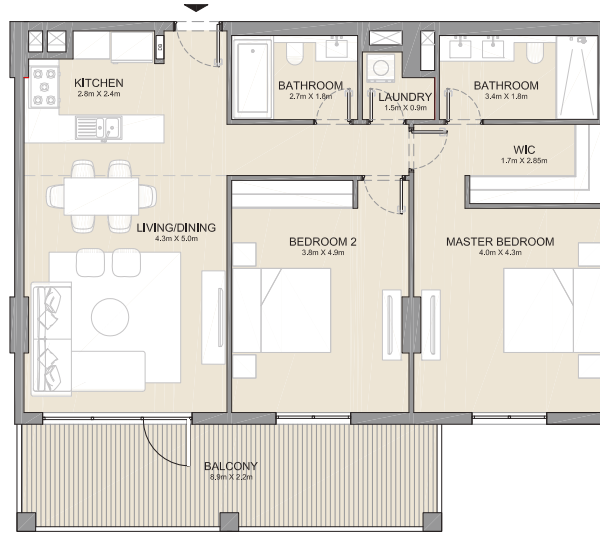

PORT DE LA MER
La Côte

2 BEDROOM APARTMENT TYPE 6
BUILDING 4 - LEVEL 2 & 3

UNIT NO.		SUITE AREA		BALCONY AREA		TOTAL AREA	
		SQM	SQFT	SQM	SQFT	SQM	SQFT
205	305	104.04	1120	21.33	230	125.37	1349