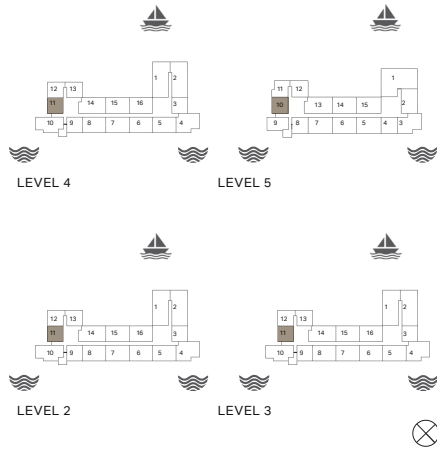

1 BEDROOM
BUILDING 4

APARTMENT TYPE 3A
- LEVEL 1

UNIT NO.	SUITE AREA		BALCONY AREA		TOTAL AREA	
	SQM	SQFT	SQM	SQFT	SQM	SQFT
109	68.83	741	13.47	145	82.29	886

PORT DE LA MER
La Côte

1 BEDROOM APARTMENT TYPE 3
BUILDING 4 - LEVEL 2, 3, 4 & 5