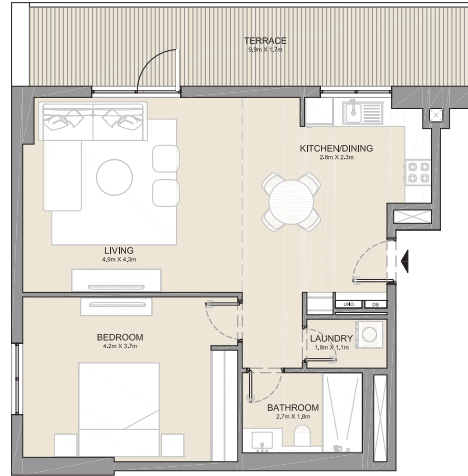

PORT
— *de La* —
MILR

FLOOR PLANS

PORT DE LA MER
La Côte

1 BEDROOM APARTMENT TYPE 1A
BUILDING 4 - LEVEL 1

UNIT NO.	SUITE AREA		BALCONY AREA		TOTAL AREA	
	SQM	SQFT	SQM	SQFT	SQM	SQFT
110	71.95	774	20.05	216	92.00	990

PORT DE LA MER
La Côte

1 BEDROOM
BUILDING 4

APARTMENT TYPE 1
- LEVEL 2, 3, 4 & 5

UNIT NO.			SUITE AREA		BALCONY AREA		TOTAL AREA	
			SQM	SQFT	SQM	SQFT	SQM	SQFT
212	312	412	71.99	775	4.57	49	76.56	824
213	313	413	72.00	775	4.57	49	76.57	824
512								

PORT DE LA MER
La Côte

1 BEDROOM APARTMENT TYPE 2A
BUILDING 4 - LEVEL 1

UNIT NO.	SUITE AREA		BALCONY AREA		TOTAL AREA	
	SQM	SQFT	SQM	SQFT	SQM	SQFT
111	71.96	775	16.73	180	88.69	955

PORT DE LA MER
La Côte