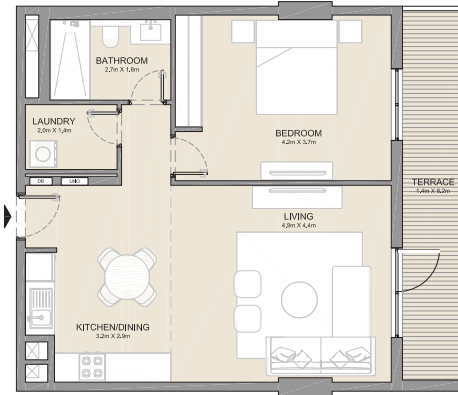

PORT DE LA MER
La Côte

1 BEDROOM
BUILDING 4

APARTMENT TYPE 5A
- LEVEL 1

UNIT NO.	SUITE AREA		BALCONY AREA		TOTAL AREA	
	SQM	SQFT	SQM	SQFT	SQM	SQFT
101	68.83	741	13.26	143	82.09	884