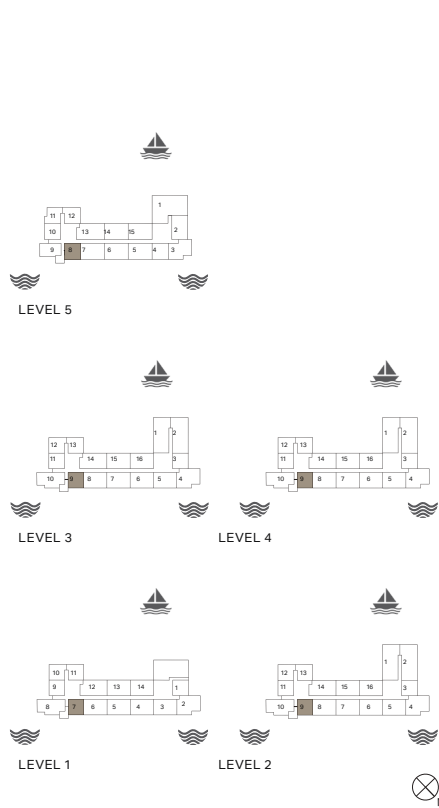

PORT DE LA MER
La Côte

1 BEDROOM APARTMENT TYPE 4
BUILDING 4 - LEVEL 1, 2, 3, & 4 & 5

UNIT NO.	SUITE AREA		BALCONY AREA		TOTAL AREA	
	SQM	SQFT	SQM	SQFT	SQM	SQFT
107	68.83	741	4.55	49	73.37	790
209 309	69.09	744	4.55	49	73.64	793
409 508	69.10	744	4.55	49	73.65	793