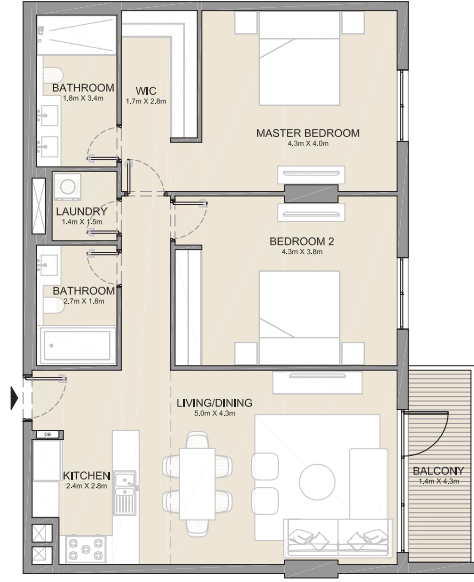

PORT DE LA MER
La Côte

2 BEDROOM APARTMENT TYPE 11
BUILDING 4 - LEVEL 5

UNIT NO.	SUITE AREA		BALCONY AREA		TOTAL AREA	
	SQM	SQFT	SQM	SQFT	SQM	SQFT
502	104.50	1125	7.05	76	111.55	1201