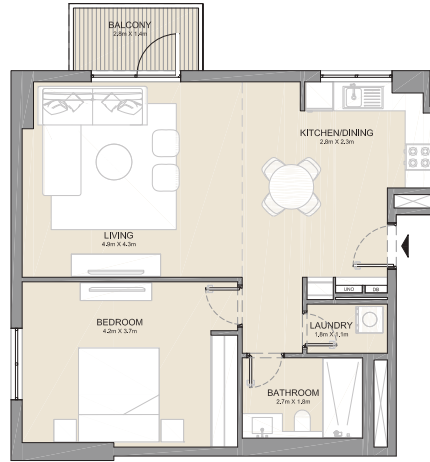

PORT
— *de La* —
MILR

FLOOR PLANS

PORT DE LA MER
La Côte

1 BEDROOM APARTMENT TYPE 1A
BUILDING 4 - LEVEL 1

UNIT NO.	SUITE AREA		BALCONY AREA		TOTAL AREA	
	SQM	SQFT	SQM	SQFT	SQM	SQFT
110	71.95	774	20.05	216	92.00	990

PORT DE LA MER
La Côte

1 BEDROOM
BUILDING 4

APARTMENT TYPE 1
- LEVEL 2, 3, 4 & 5

UNIT NO.			SUITE AREA		BALCONY AREA		TOTAL AREA	
			SQM	SQFT	SQM	SQFT	SQM	SQFT
212	312	412	71.99	775	4.57	49	76.56	824
213	313	413	72.00	775	4.57	49	76.57	824
512								

PORT DE LA MER
La Côte

1 BEDROOM APARTMENT TYPE 2A
BUILDING 4 - LEVEL 1

UNIT NO.	SUITE AREA		BALCONY AREA		TOTAL AREA	
	SQM	SQFT	SQM	SQFT	SQM	SQFT
111	71.96	775	16.73	180	88.69	955

PORT DE LA MER
La Côte