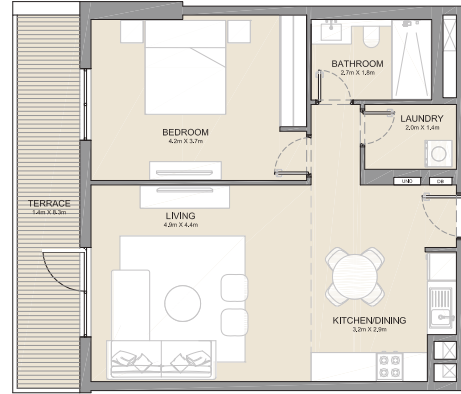

PORT DE LA MER
La Côte

1 BEDROOM
BUILDING 4

APARTMENT TYPE 1
- LEVEL 2, 3, 4 & 5

UNIT NO.			SUITE AREA		BALCONY AREA		TOTAL AREA	
			SQM	SQFT	SQM	SQFT	SQM	SQFT
212	312	412	71.99	775	4.57	49	76.56	824
213	313	413	72.00	775	4.57	49	76.57	824
512								

PORT DE LA MER
La Côte

1 BEDROOM APARTMENT TYPE 2A
BUILDING 4 - LEVEL 1

UNIT NO.	SUITE AREA		BALCONY AREA		TOTAL AREA	
	SQM	SQFT	SQM	SQFT	SQM	SQFT
111	71.96	775	16.73	180	88.69	955

PORT DE LA MER
La Côte

1 BEDROOM
BUILDING 4

APARTMENT TYPE 3A
- LEVEL 1

UNIT NO.	SUITE AREA		BALCONY AREA		TOTAL AREA	
	SQM	SQFT	SQM	SQFT	SQM	SQFT
109	68.83	741	13.47	145	82.29	886

PORT DE LA MER
La Côte

1 BEDROOM APARTMENT TYPE 3
BUILDING 4 - LEVEL 2, 3, 4 & 5

UNIT NO.			SUITE AREA		BALCONY AREA		TOTAL AREA	
			SQM	SQFT	SQM	SQFT	SQM	SQFT
211	311	411	68.83	741	4.57	49	73.39	790

PORT DE LA MER
La Côte

1 BEDROOM APARTMENT TYPE 4
BUILDING 4 - LEVEL 1, 2, 3, & 4 & 5