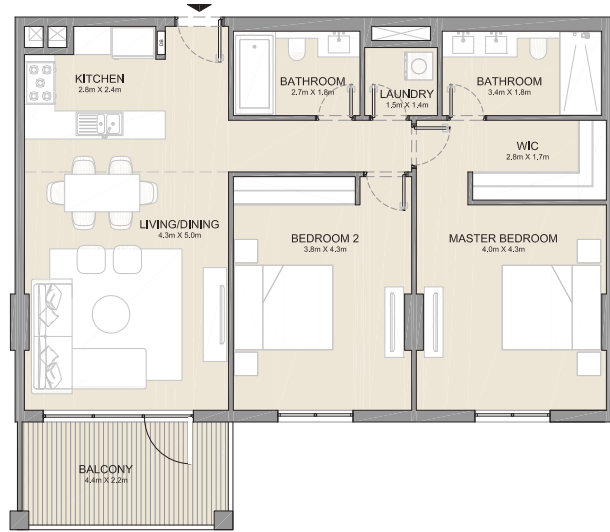

2 BEDROOM
BUILDING 4

APARTMENT TYPE 5A
- LEVEL 1

UNIT NO.	SUITE AREA		BALCONY AREA		TOTAL AREA	
	SQM	SQFT	SQM	SQFT	SQM	SQFT
104	104.50	1125	29.86	321	134.36	1446

PORT DE LA MER
La Côte

2 BEDROOM APARTMENT TYPE 5
BUILDING 4 - LEVEL 2, 3, 4 & 5