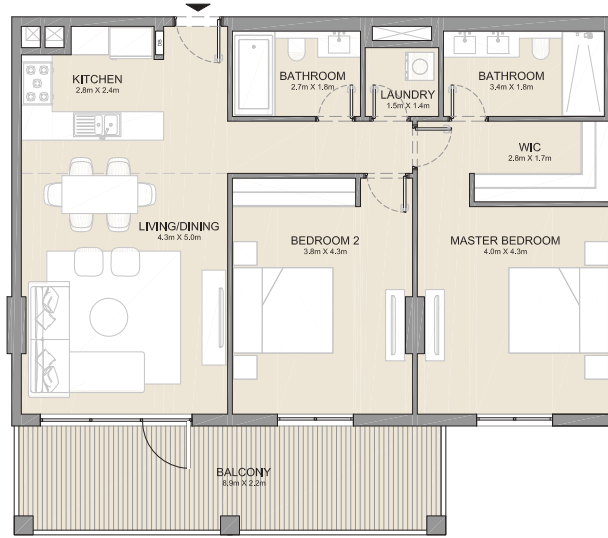

PORT DE LA MER
La Côte

2 BEDROOM APARTMENT TYPE 4
BUILDING 4 - LEVEL 2 & 3

UNIT NO.		SUITE AREA		BALCONY AREA		TOTAL AREA	
		SQM	SQFT	SQM	SQFT	SQM	SQFT
208	308	104.50	1125	21.33	230	125.83	1354