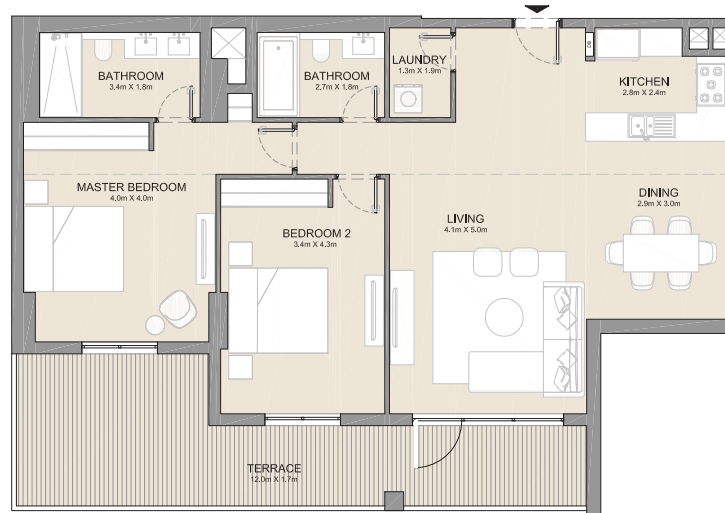

PORT DE LA MER
La Côte

2 BEDROOM APARTMENT TYPE 3A
BUILDING 4 - LEVEL 1

UNIT NO.	SUITE AREA		BALCONY AREA		TOTAL AREA	
	SQM	SQFT	SQM	SQFT	SQM	SQFT
108	113.71	1224	29.48	317	143.19	1541