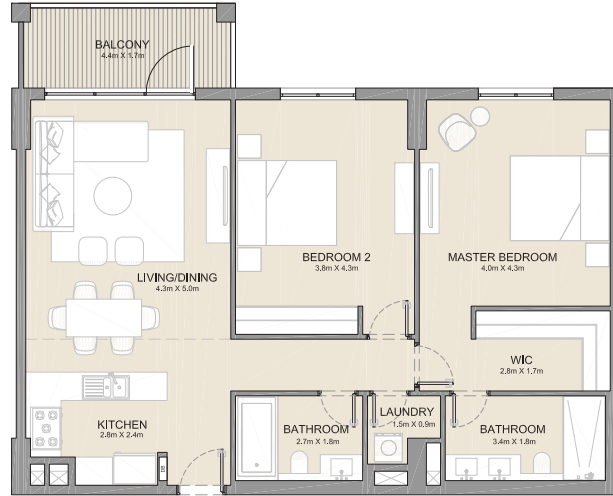

PORT DE LA MER
La Côte

1 BEDROOM APARTMENT TYPE 8
BUILDING 4 - LEVEL 5

UNIT NO.	SUITE AREA		BALCONY AREA		TOTAL AREA	
	SQM	SQFT	SQM	SQFT	SQM	SQFT
504	68.81	741	10.55	114	79.36	854

PORT DE LA MER
La Côte

2 BEDROOM APARTMENT TYPE 1A
BUILDING 4 - LEVEL 1

UNIT NO.	SUITE AREA		BALCONY AREA		TOTAL AREA	
	SQM	SQFT	SQM	SQFT	SQM	SQFT
113	104.07	1120	15.84	171	119.91	1291
114	104.37	1123	15.84	171	120.22	1294

PORT DE LA MER
La Côte

2 BEDROOM APARTMENT TYPE 1
BUILDING 4 - LEVEL 2, 3, 4 & 5