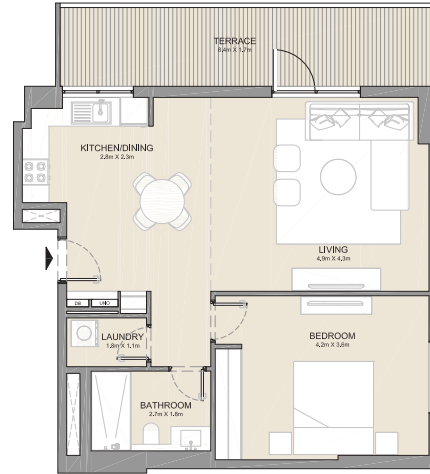

PORT
— *de La* —
MILR

FLOOR PLANS

PORT DE LA MER
La Côte

1 BEDROOM APARTMENT TYPE 1A
BUILDING 4 - LEVEL 1

UNIT NO.	SUITE AREA		BALCONY AREA		TOTAL AREA	
	SQM	SQFT	SQM	SQFT	SQM	SQFT
110	71.95	774	20.05	216	92.00	990

PORT DE LA MER
La Côte

1 BEDROOM
BUILDING 4

APARTMENT TYPE 1
- LEVEL 2, 3, 4 & 5

UNIT NO.			SUITE AREA		BALCONY AREA		TOTAL AREA	
			SQM	SQFT	SQM	SQFT	SQM	SQFT
212	312	412	71.99	775	4.57	49	76.56	824
213	313	413	72.00	775	4.57	49	76.57	824
512								

PORT DE LA MER
La Côte

1 BEDROOM APARTMENT TYPE 2A
BUILDING 4 - LEVEL 1

UNIT NO.	SUITE AREA		BALCONY AREA		TOTAL AREA	
	SQM	SQFT	SQM	SQFT	SQM	SQFT
111	71.96	775	16.73	180	88.69	955

PORT DE LA MER
La Côte

1 BEDROOM
BUILDING 4

APARTMENT TYPE 3A
- LEVEL 1

UNIT NO.	SUITE AREA		BALCONY AREA		TOTAL AREA	
	SQM	SQFT	SQM	SQFT	SQM	SQFT
109	68.83	741	13.47	145	82.29	886

PORT DE LA MER
La Côte

1 BEDROOM APARTMENT TYPE 3
BUILDING 4 - LEVEL 2, 3, 4 & 5