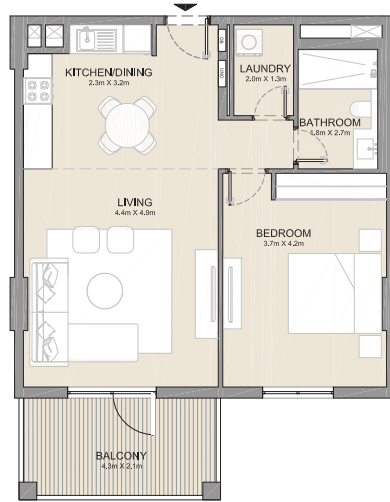

UNIT NO.			SUITE AREA		BALCONY AREA		TOTAL AREA	
			SQM	SQFT	SQM	SQFT	SQM	SQFT
203	303	68.83	741	4.57	49	73.40	790	
403		68.82	741	4.57	49	73.39	790	

PORT DE LA MER
La Côte

1 BEDROOM
BUILDING 4

APARTMENT TYPE 6
- LEVEL 5

UNIT NO.	SUITE AREA		BALCONY AREA		TOTAL AREA	
	SQM	SQFT	SQM	SQFT	SQM	SQFT
511	65.72	707	6.71	72	72.43	780

PORT DE LA MER
La Côte

1 BEDROOM
BUILDING 4

APARTMENT TYPE 7
- LEVEL 5

UNIT NO.	SUITE AREA		BALCONY AREA		TOTAL AREA	
	SQM	SQFT	SQM	SQFT	SQM	SQFT
509	73.61	792	29.05	313	102.66	1105

PORT DE LA MER
La Côte

1 BEDROOM APARTMENT TYPE 8
BUILDING 4 - LEVEL 5

UNIT NO.	SUITE AREA		BALCONY AREA		TOTAL AREA	
	SQM	SQFT	SQM	SQFT	SQM	SQFT
504	68.81	741	10.55	114	79.36	854

PORT DE LA MER
La Côte

2 BEDROOM APARTMENT TYPE 1A
BUILDING 4 - LEVEL 1