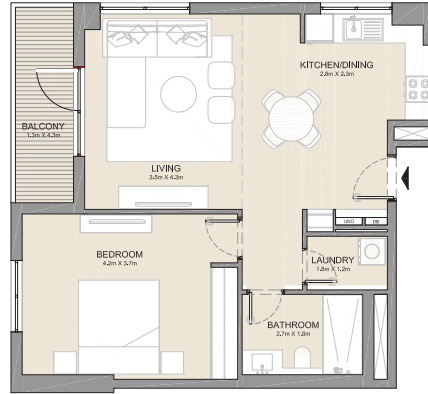

UNIT NO.	SUITE AREA		BALCONY AREA		TOTAL AREA	
	SQM	SQFT	SQM	SQFT	SQM	SQFT
107	68.83	741	4.55	49	73.37	790
209 309	69.09	744	4.55	49	73.64	793
409 508	69.10	744	4.55	49	73.65	793

PORT DE LA MER
La Côte

1 BEDROOM
BUILDING 4

APARTMENT TYPE 5A
- LEVEL 1

UNIT NO.	SUITE AREA		BALCONY AREA		TOTAL AREA	
	SQM	SQFT	SQM	SQFT	SQM	SQFT
101	68.83	741	13.26	143	82.09	884

PORT DE LA MER
La Côte

1 BEDROOM APARTMENT TYPE 5
BUILDING 4 - LEVEL 2, 3 & 4

UNIT NO.			SUITE AREA		BALCONY AREA		TOTAL AREA	
			SQM	SQFT	SQM	SQFT	SQM	SQFT
203	303	68.83	741	4.57	49	73.40	790	
403		68.82	741	4.57	49	73.39	790	

PORT DE LA MER
La Côte

1 BEDROOM
BUILDING 4

APARTMENT TYPE 6
- LEVEL 5