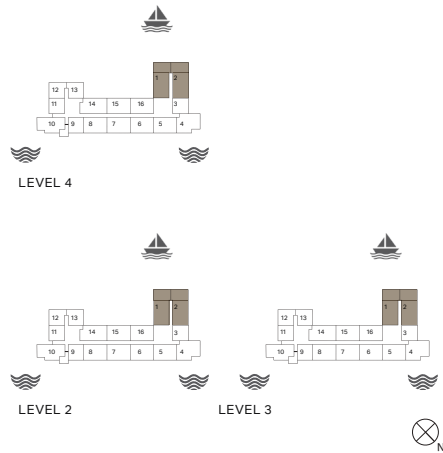

PORT DE LA MER
La Côte

3 BEDROOM APARTMENT TYPE 1
BUILDING 4 - LEVEL 2, 3 & 4

UNIT NO.		SUITE AREA		BALCONY AREA		TOTAL AREA	
		SQM	SQFT	SQM	SQFT	SQM	SQFT
201	301	165.87	1785	21.56	232	187.42	2017
202	302	165.45	1781	21.55	232	187.01	2013
401		165.87	1785	21.55	232	187.42	2017
402		165.45	1781	21.56	232	187.01	2013